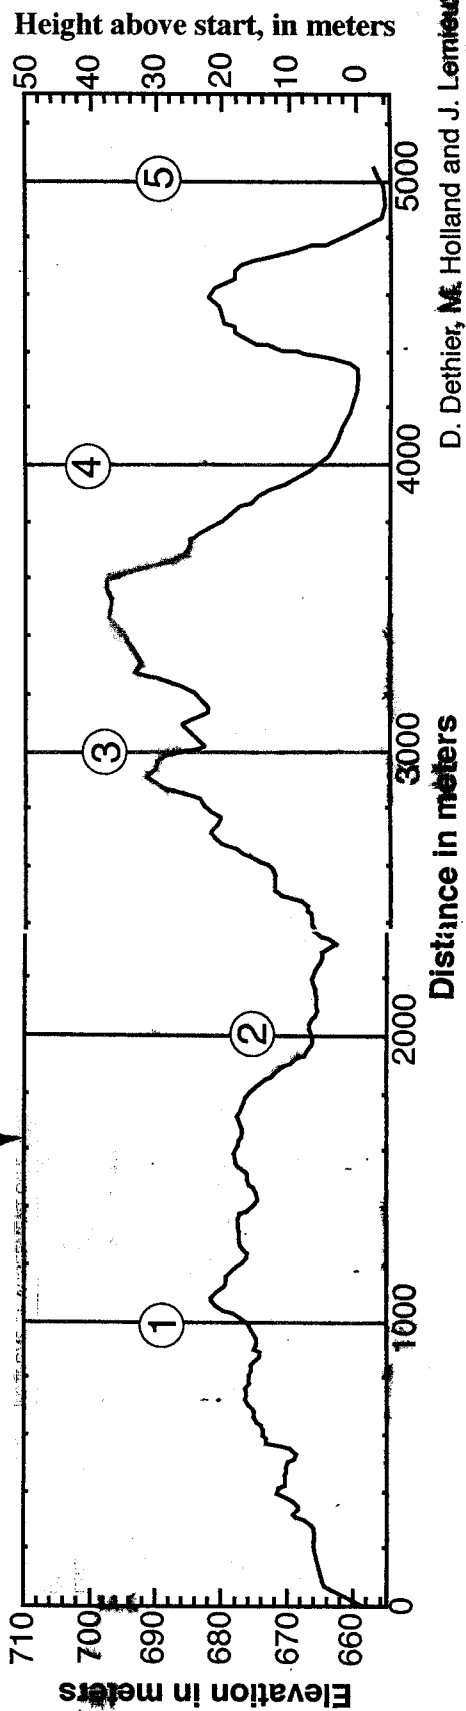

7D BANKNORTH EASTERN CUP PROSPECT MOUNTAIN SKI AREA

FREESTYLE TECHNIQUE

Race Course Data	5 km Loop
HD (Height Difference)	47.6 m
MM (Longest Climb)	52.7 m
MT (Total Climb)	122 m

PROSPECT MOUNTAIN NORDIC CENTER
Route 9 Woodford, Vermont 05201 (802) 442-2575