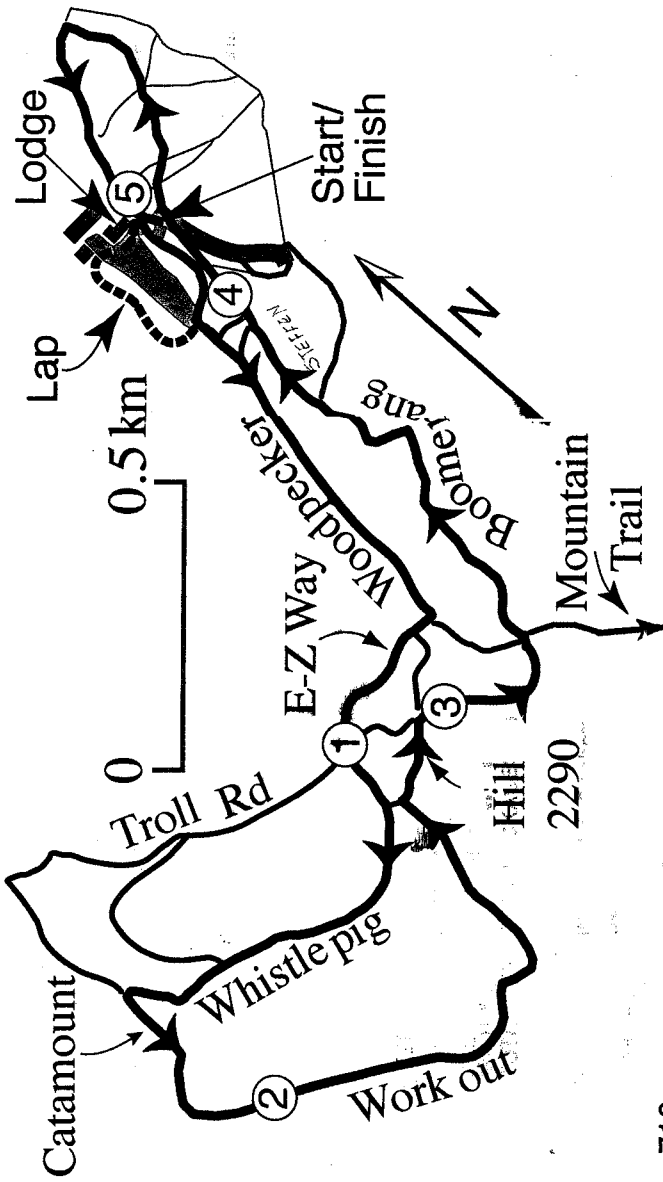

7D BANKNORTH EASTERN CUP PROSPECT MOUNTAIN SKI AREA

FREESTYLE TECHNIQUE

Race Course Data	5 km Loop
HD (Height Difference)	47.6 m
MM (Longest Climb)	52.7 m
MT (Total Climb)	122 m

PROSPECT MOUNTAIN NORDIC CENTER
Route 9 Woodford, Vermont 05201 (802) 442-2575